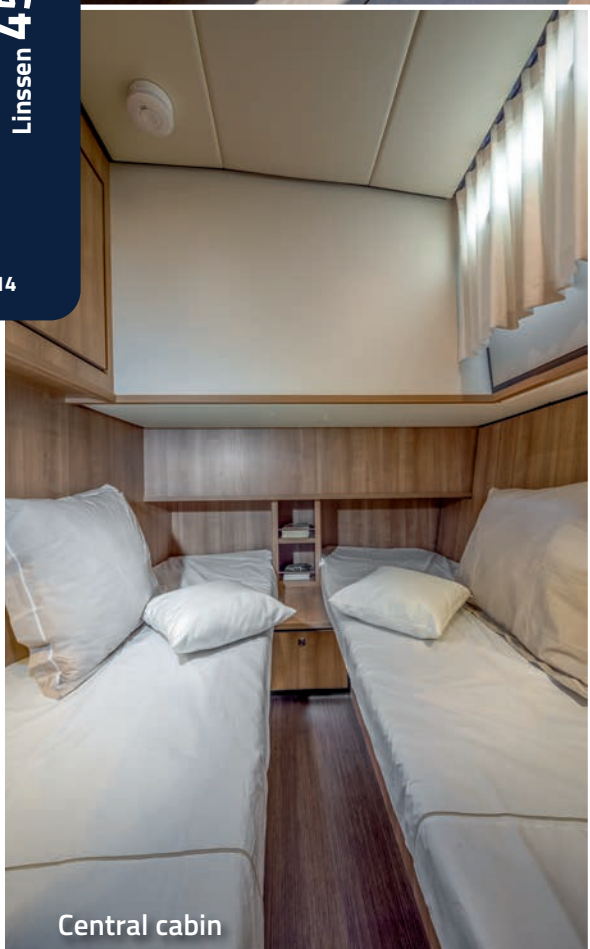

Open cockpit

Layout Linssen 45 SL Sedan

Saloon

Central cabin

Aft cabin toilet/shower

Pantry

Aft cabin

Saloon